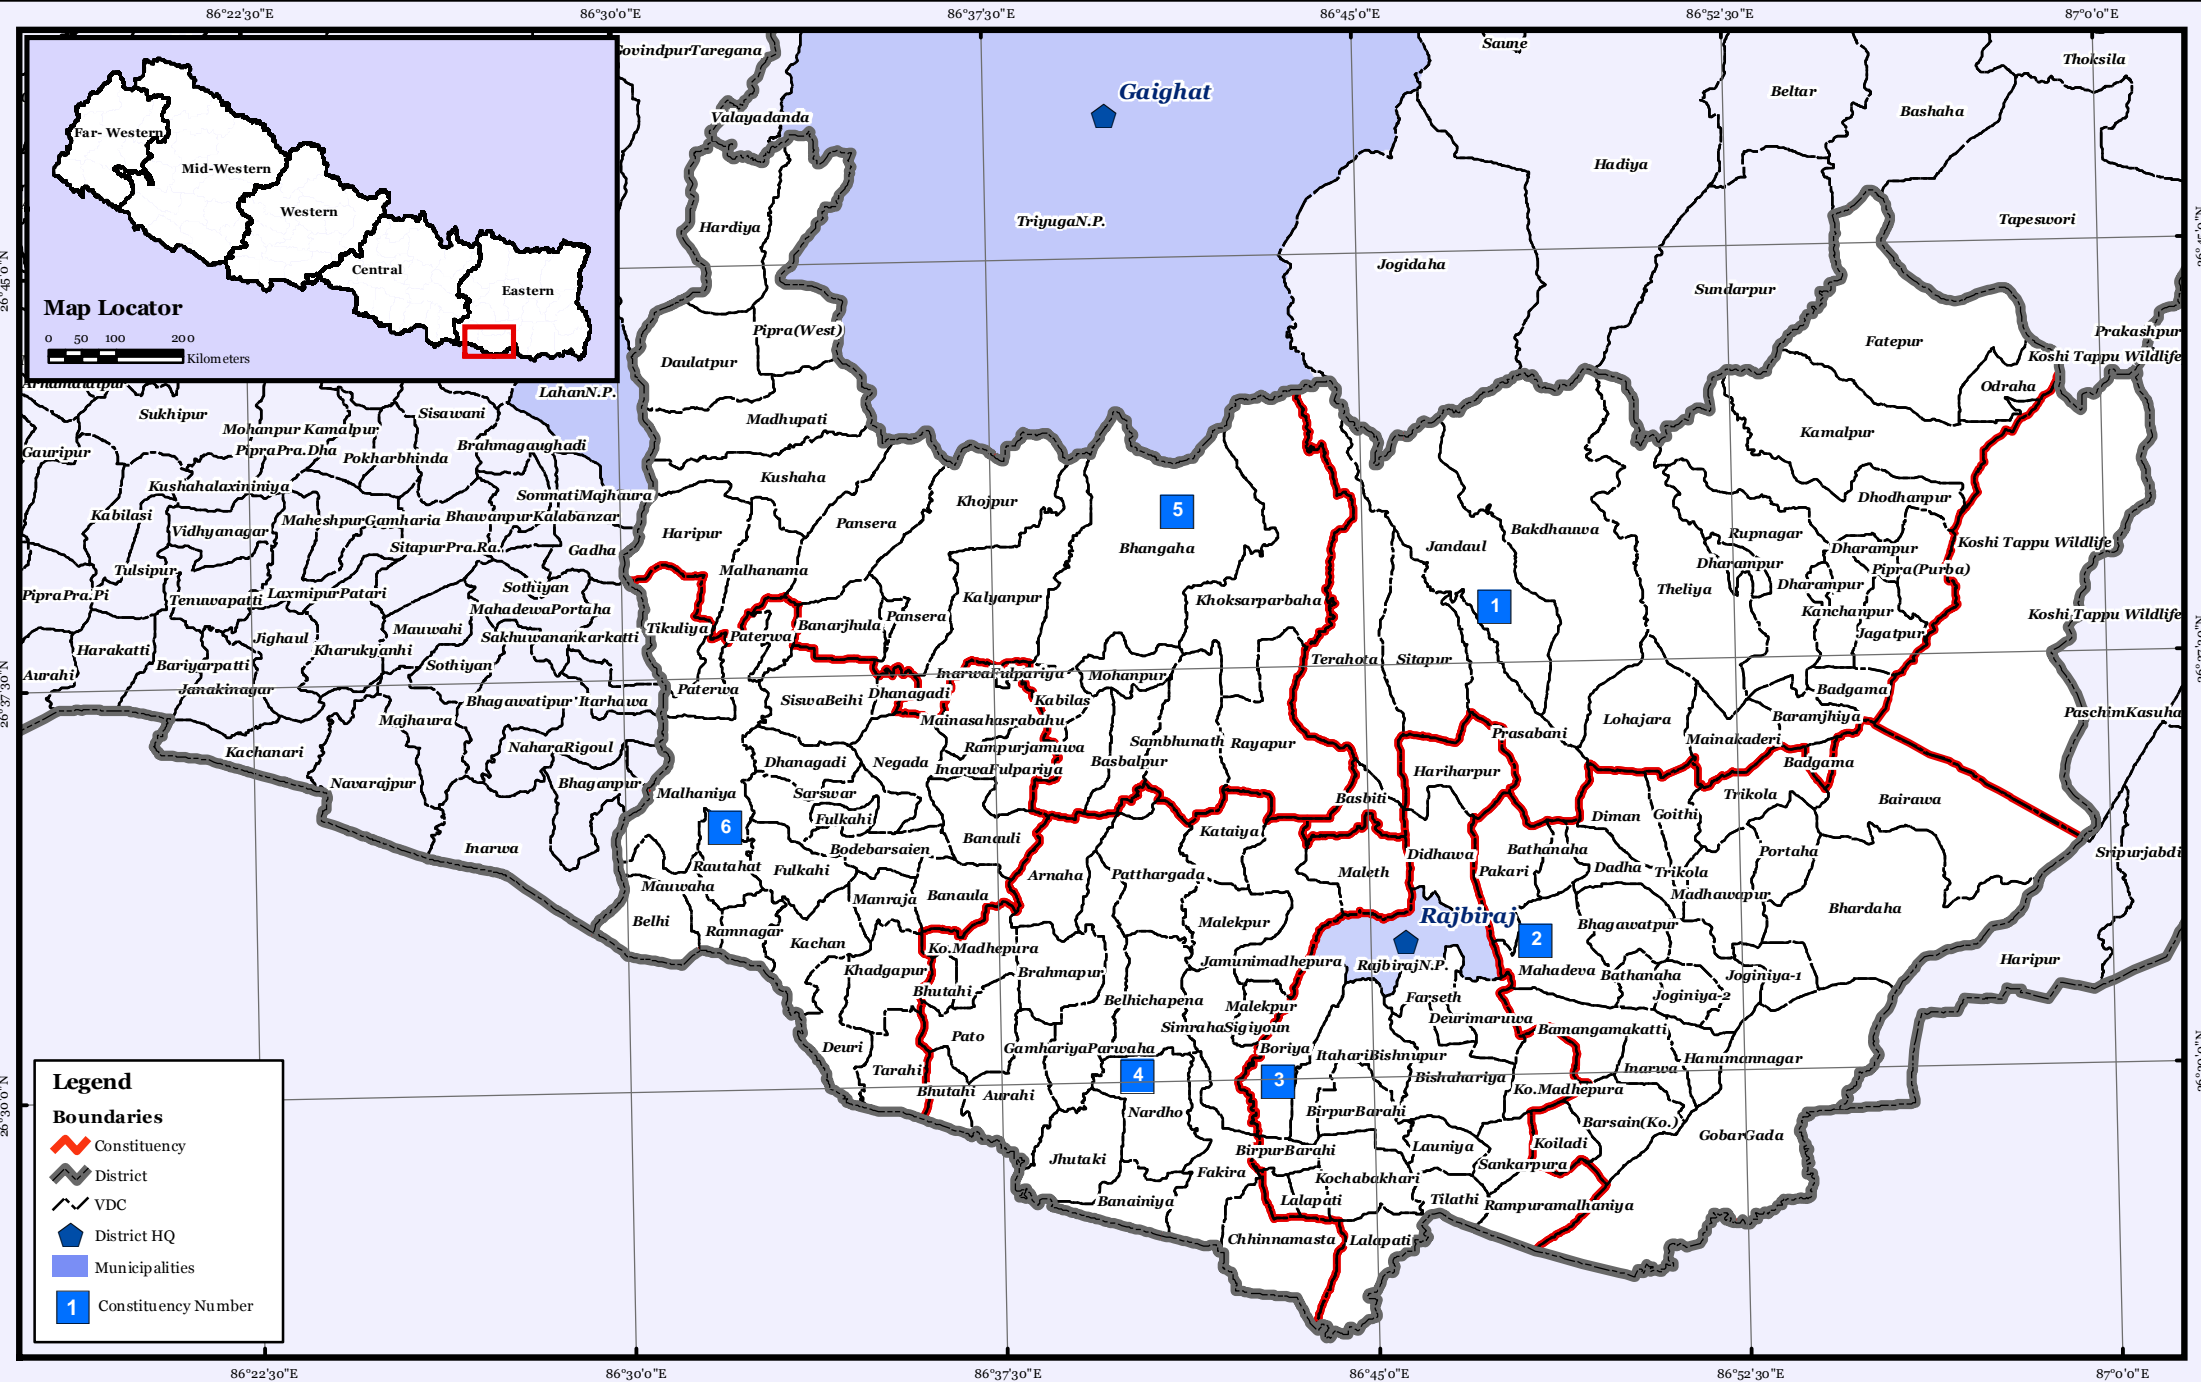

SAPTARI DISTRICT

Map Locator

0 50 100 200 Kilometers

Legend

- Constituency
- District
- VDC
- District HQ
- Municipalities
- Constituency Number