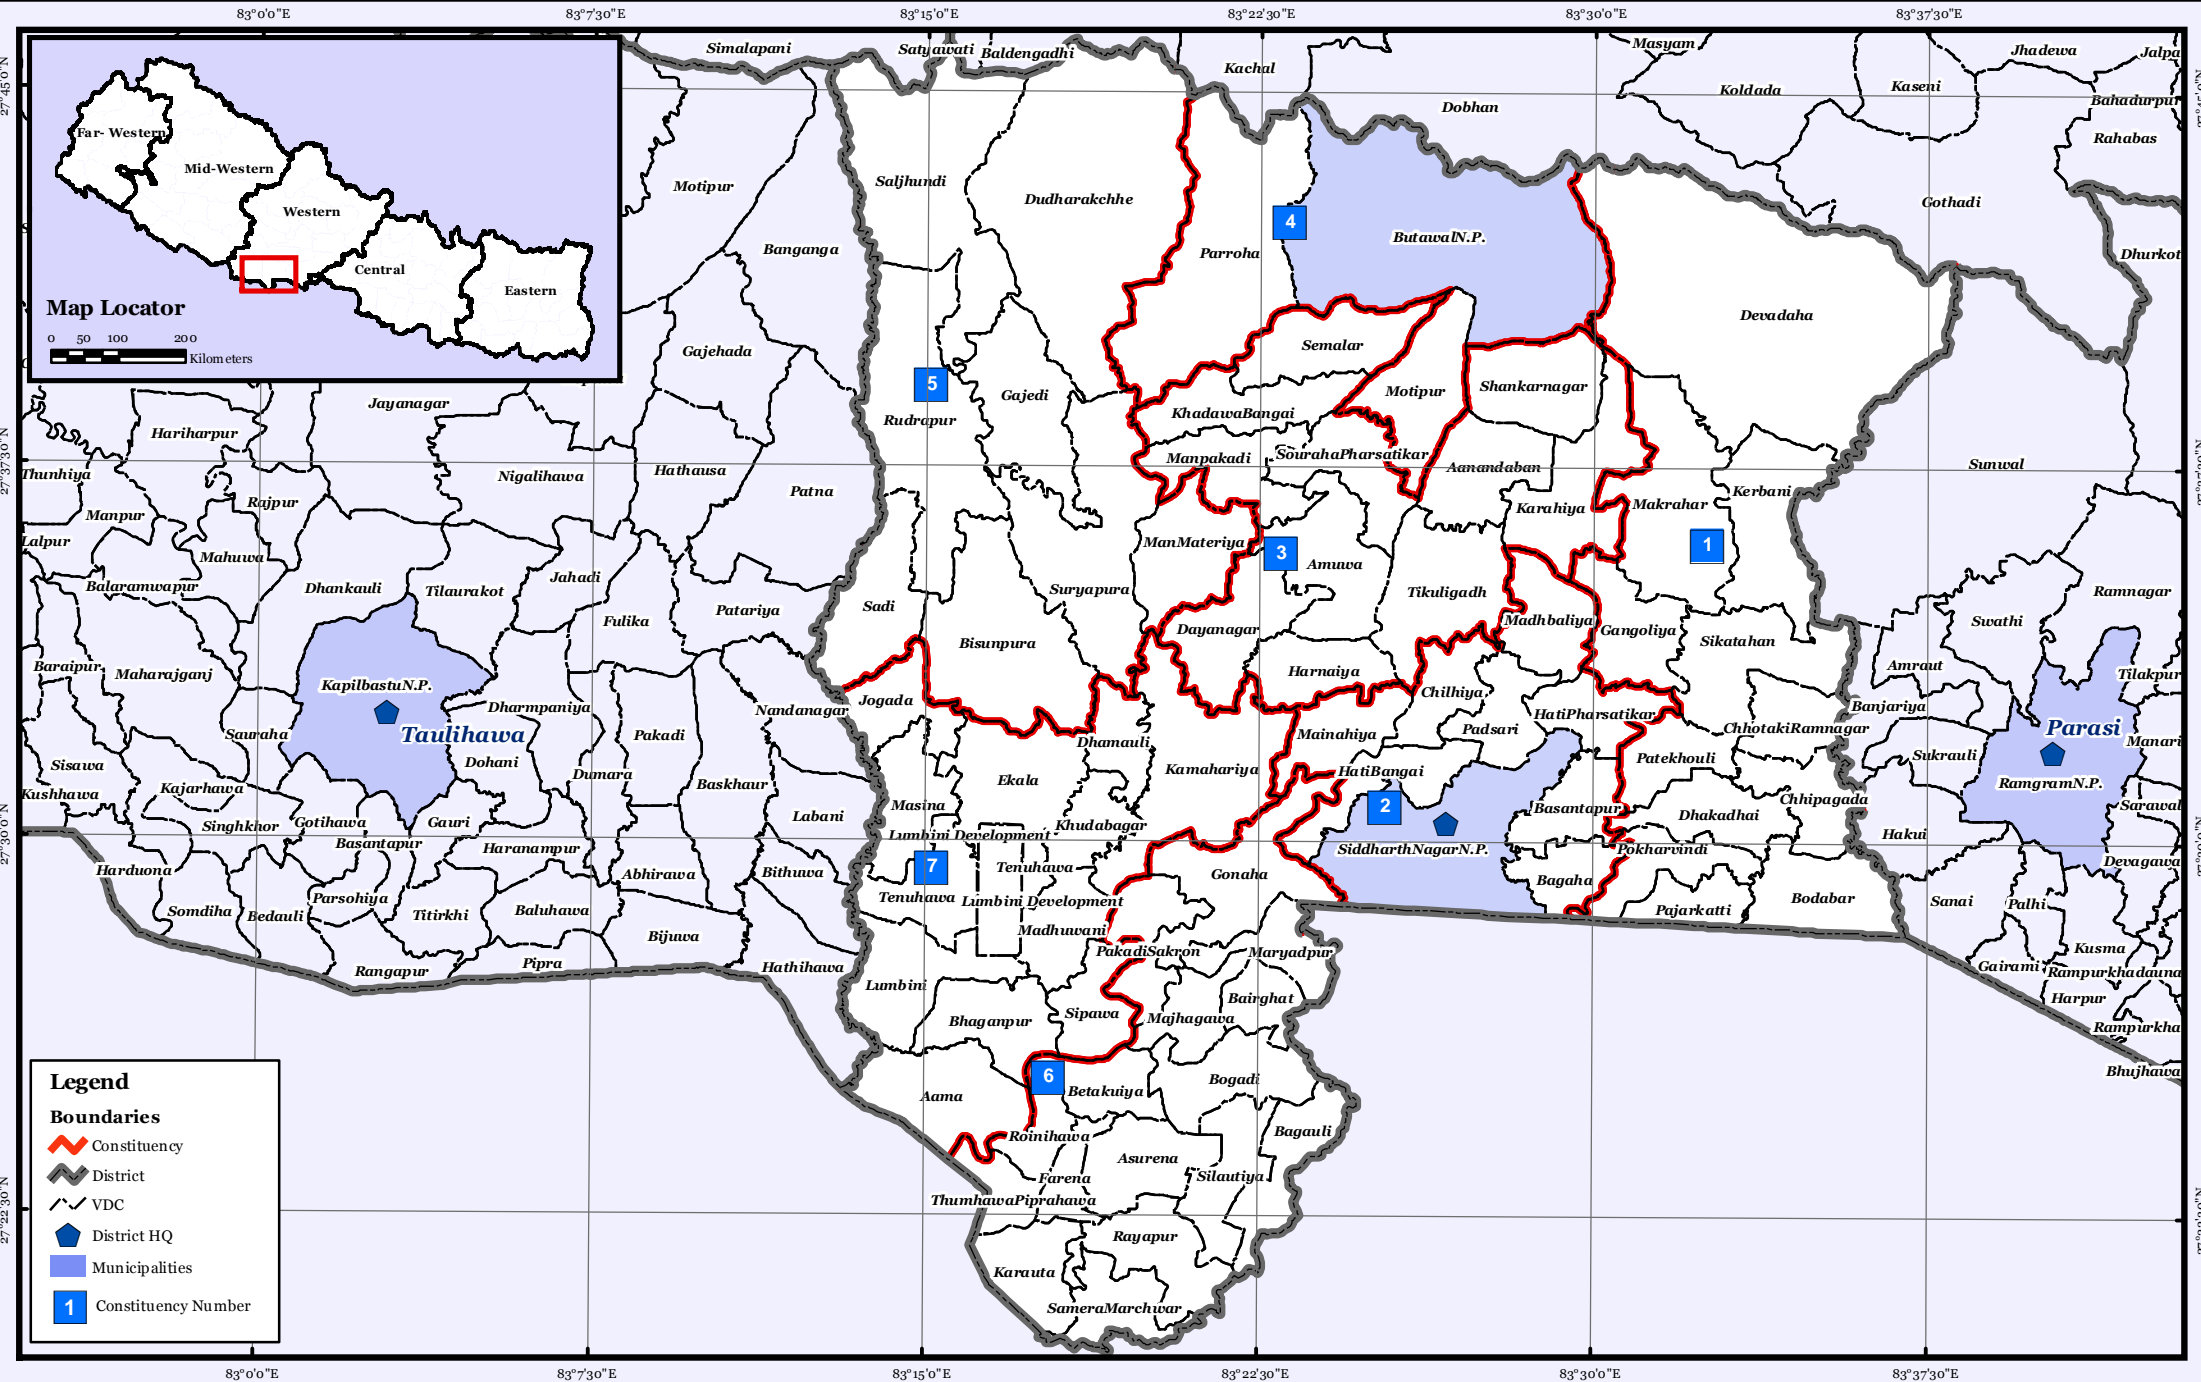

RUPANDEHI DISTRICT

Legend

- Boundaries**
 - Constituency (Red wavy line)
 - District (Grey wavy line)
 - VDC (Black dashed line)
- District HQ (Blue pentagon)
- Municipalities (Blue square)
- Constituency Number (Blue square with number)