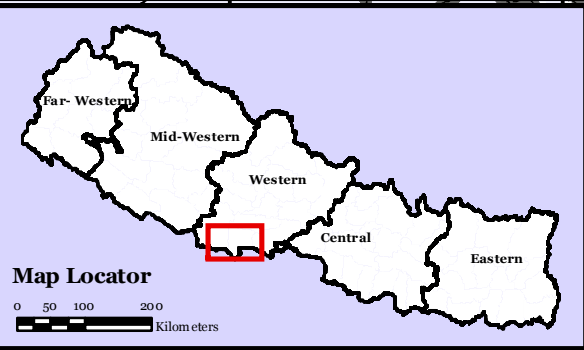

RUPANDEHI DISTRICT

Legend

- Boundaries**
 - Constituency (Red wavy line)
 - District (Grey wavy line)
 - VDC (Black dashed line)
- District HQ (Blue pentagon)
- Municipalities (Blue square)
- Constituency Number (Blue square with number)