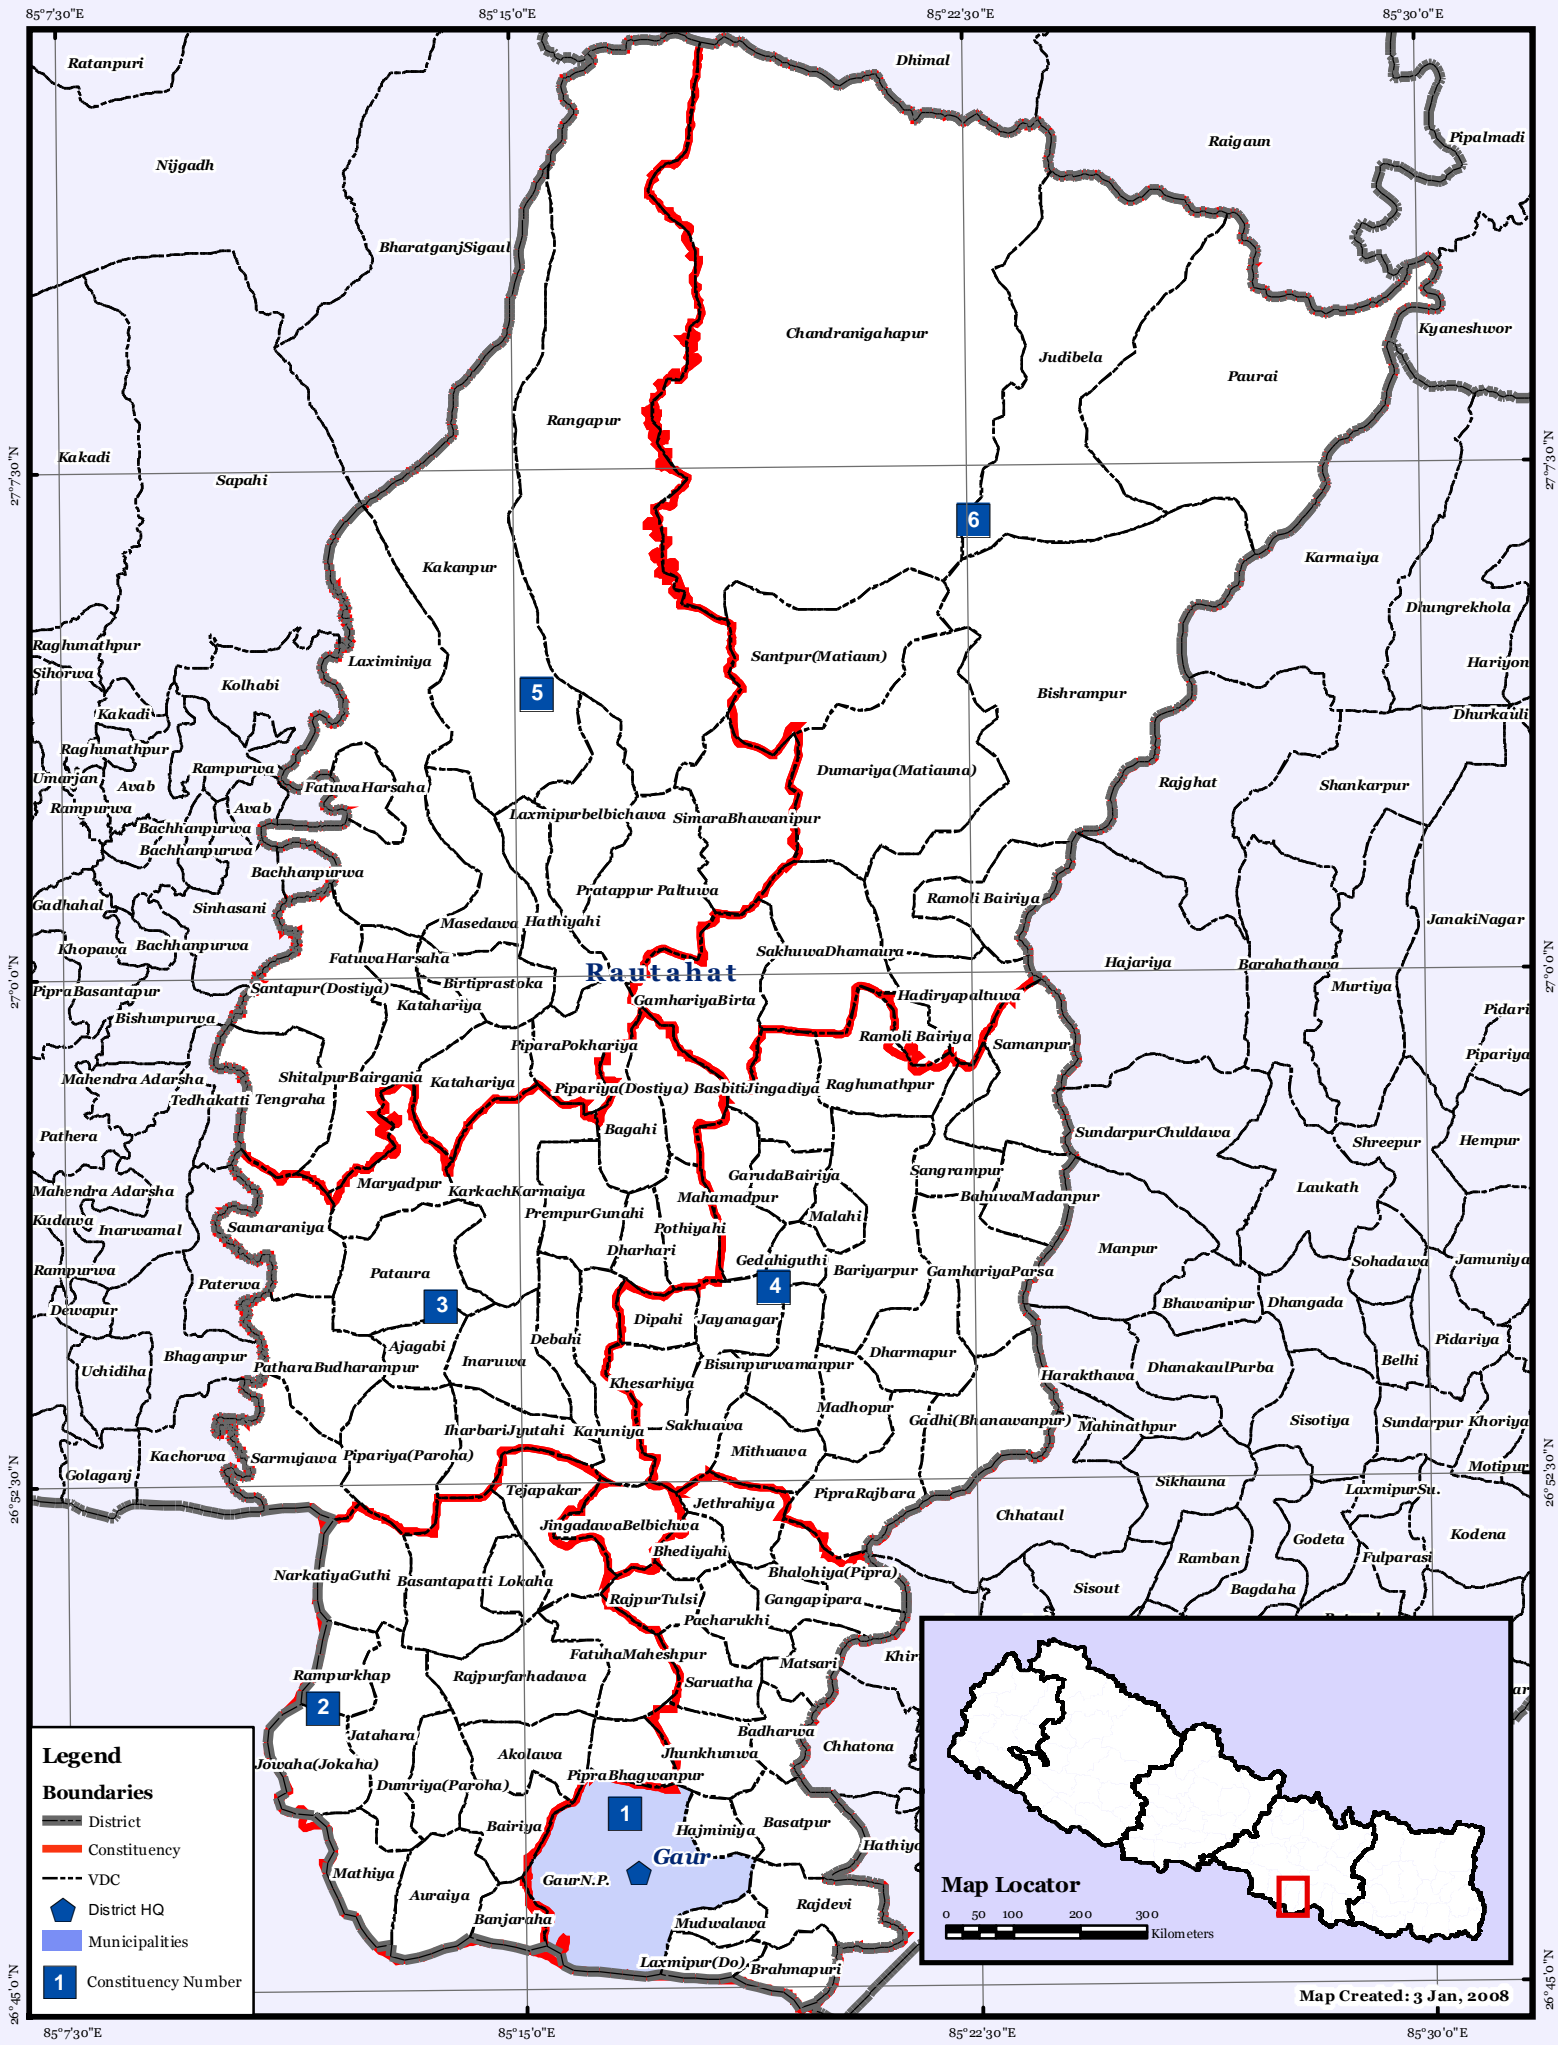

RAUTAHAH DISTRICT

Legend

Boundaries

- District
- Constituency
- VDC
- District HQ
- Municipalities
- 1 Constituency Number

Map Locator

0 50 100 200 300 Kilometers

Map Created: 3 Jan, 2008