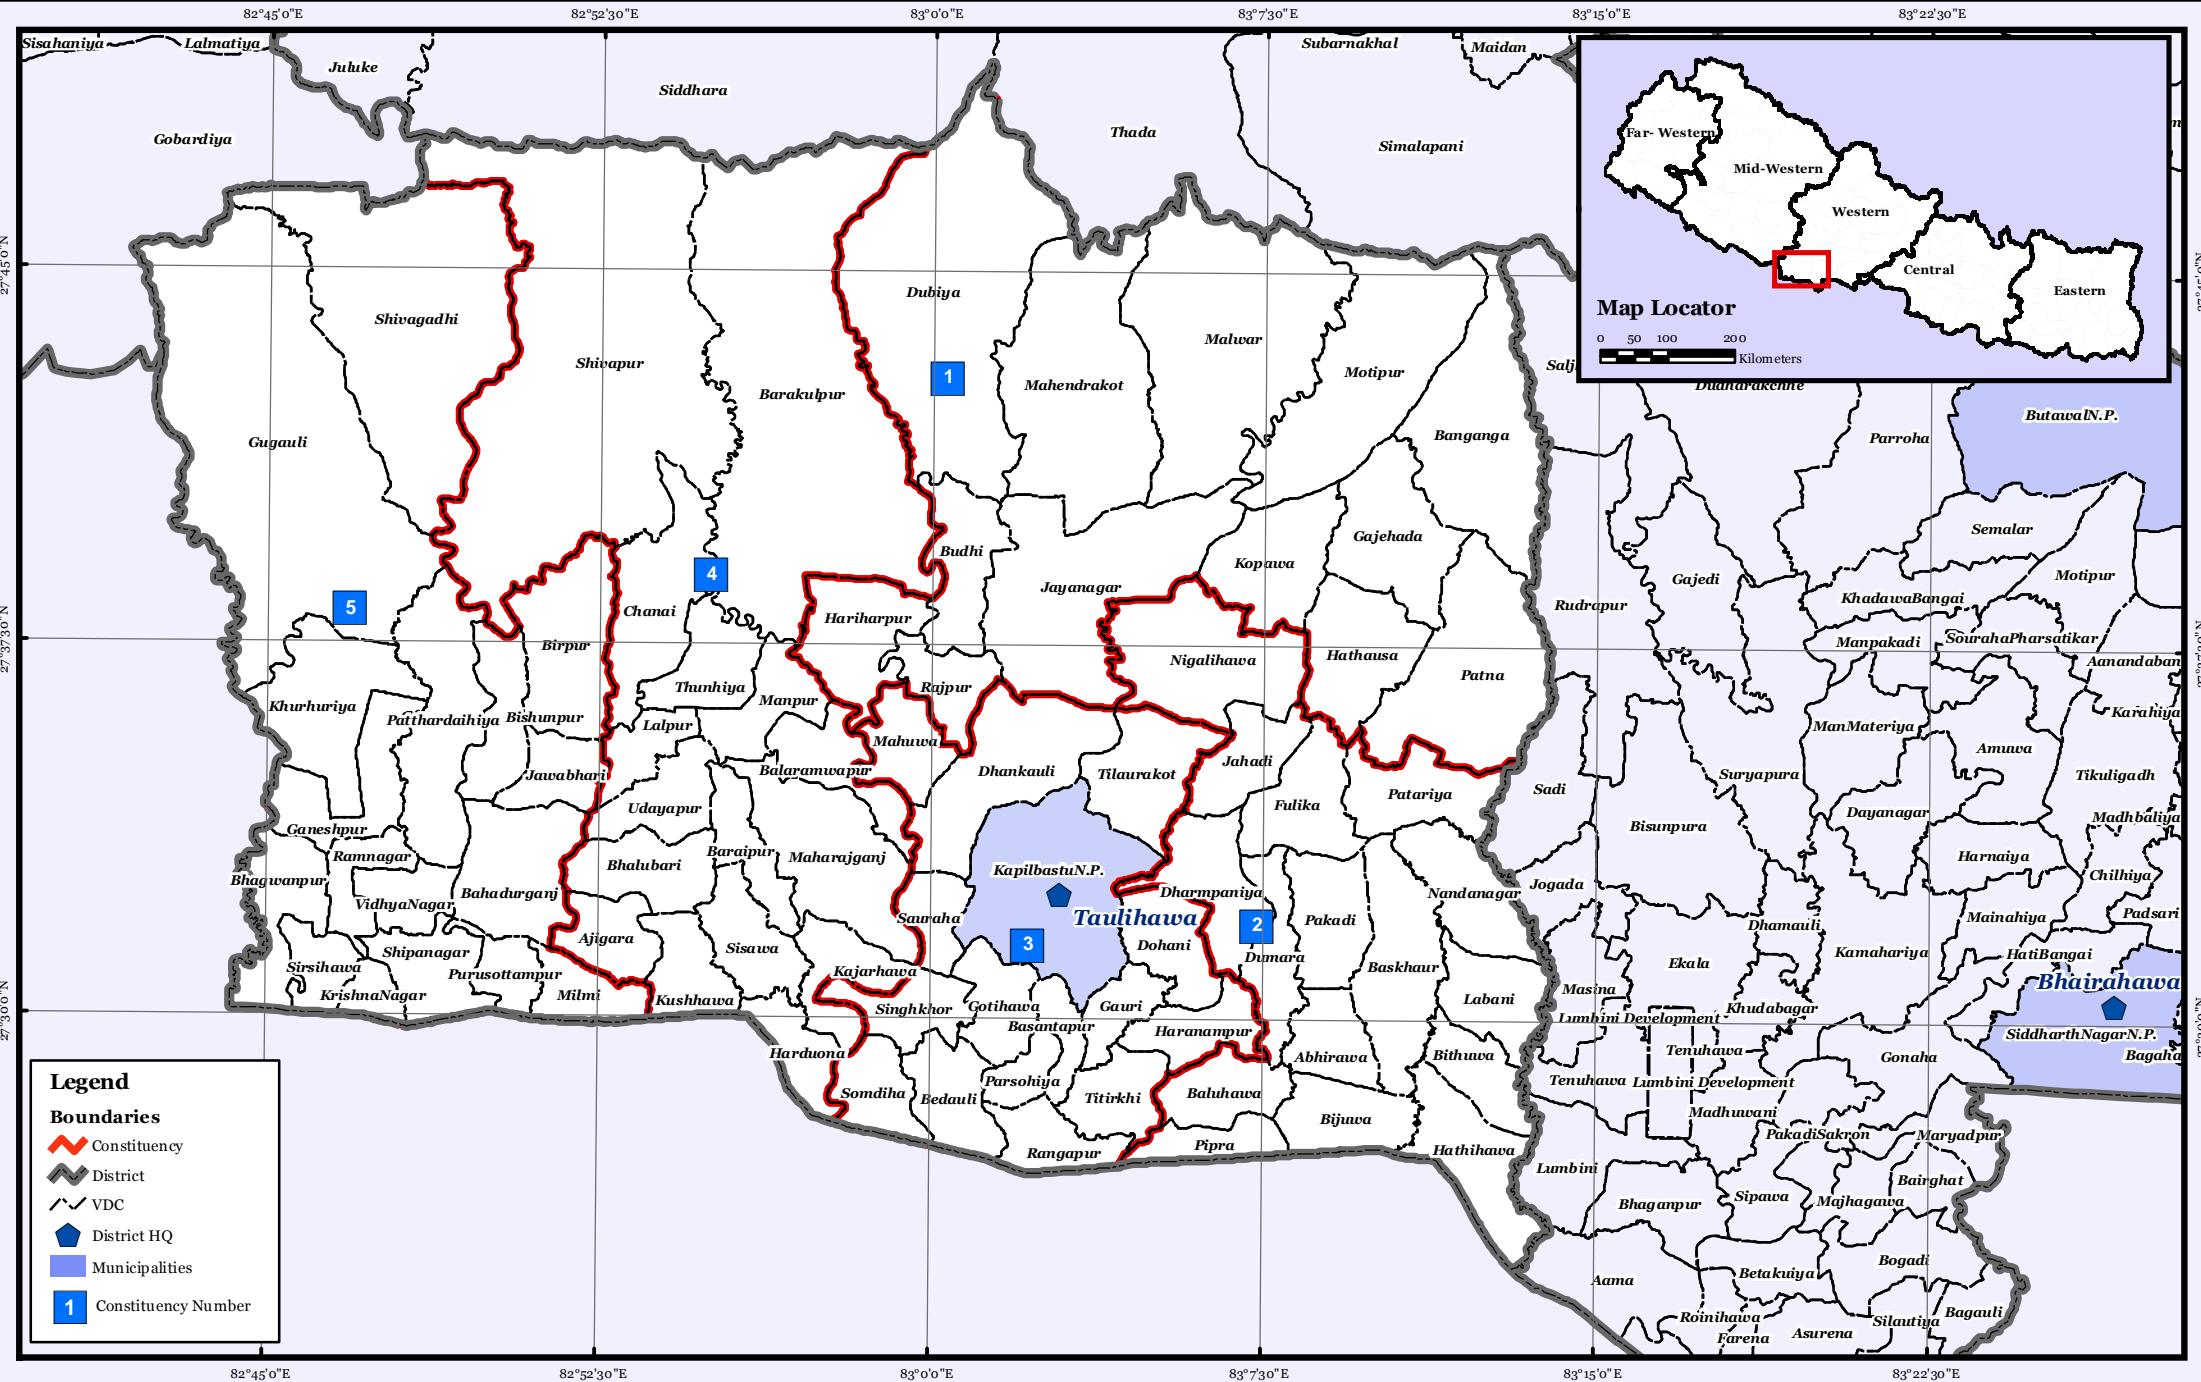

KAPILBASTU DISTRICT

Legend

- Boundaries**
 - Constituency
 - District
 - VDC
- District HQ
- Municipalities
- Constituency Number

Map Locator

0 50 100 200 Kilometers

Dhanarakenre