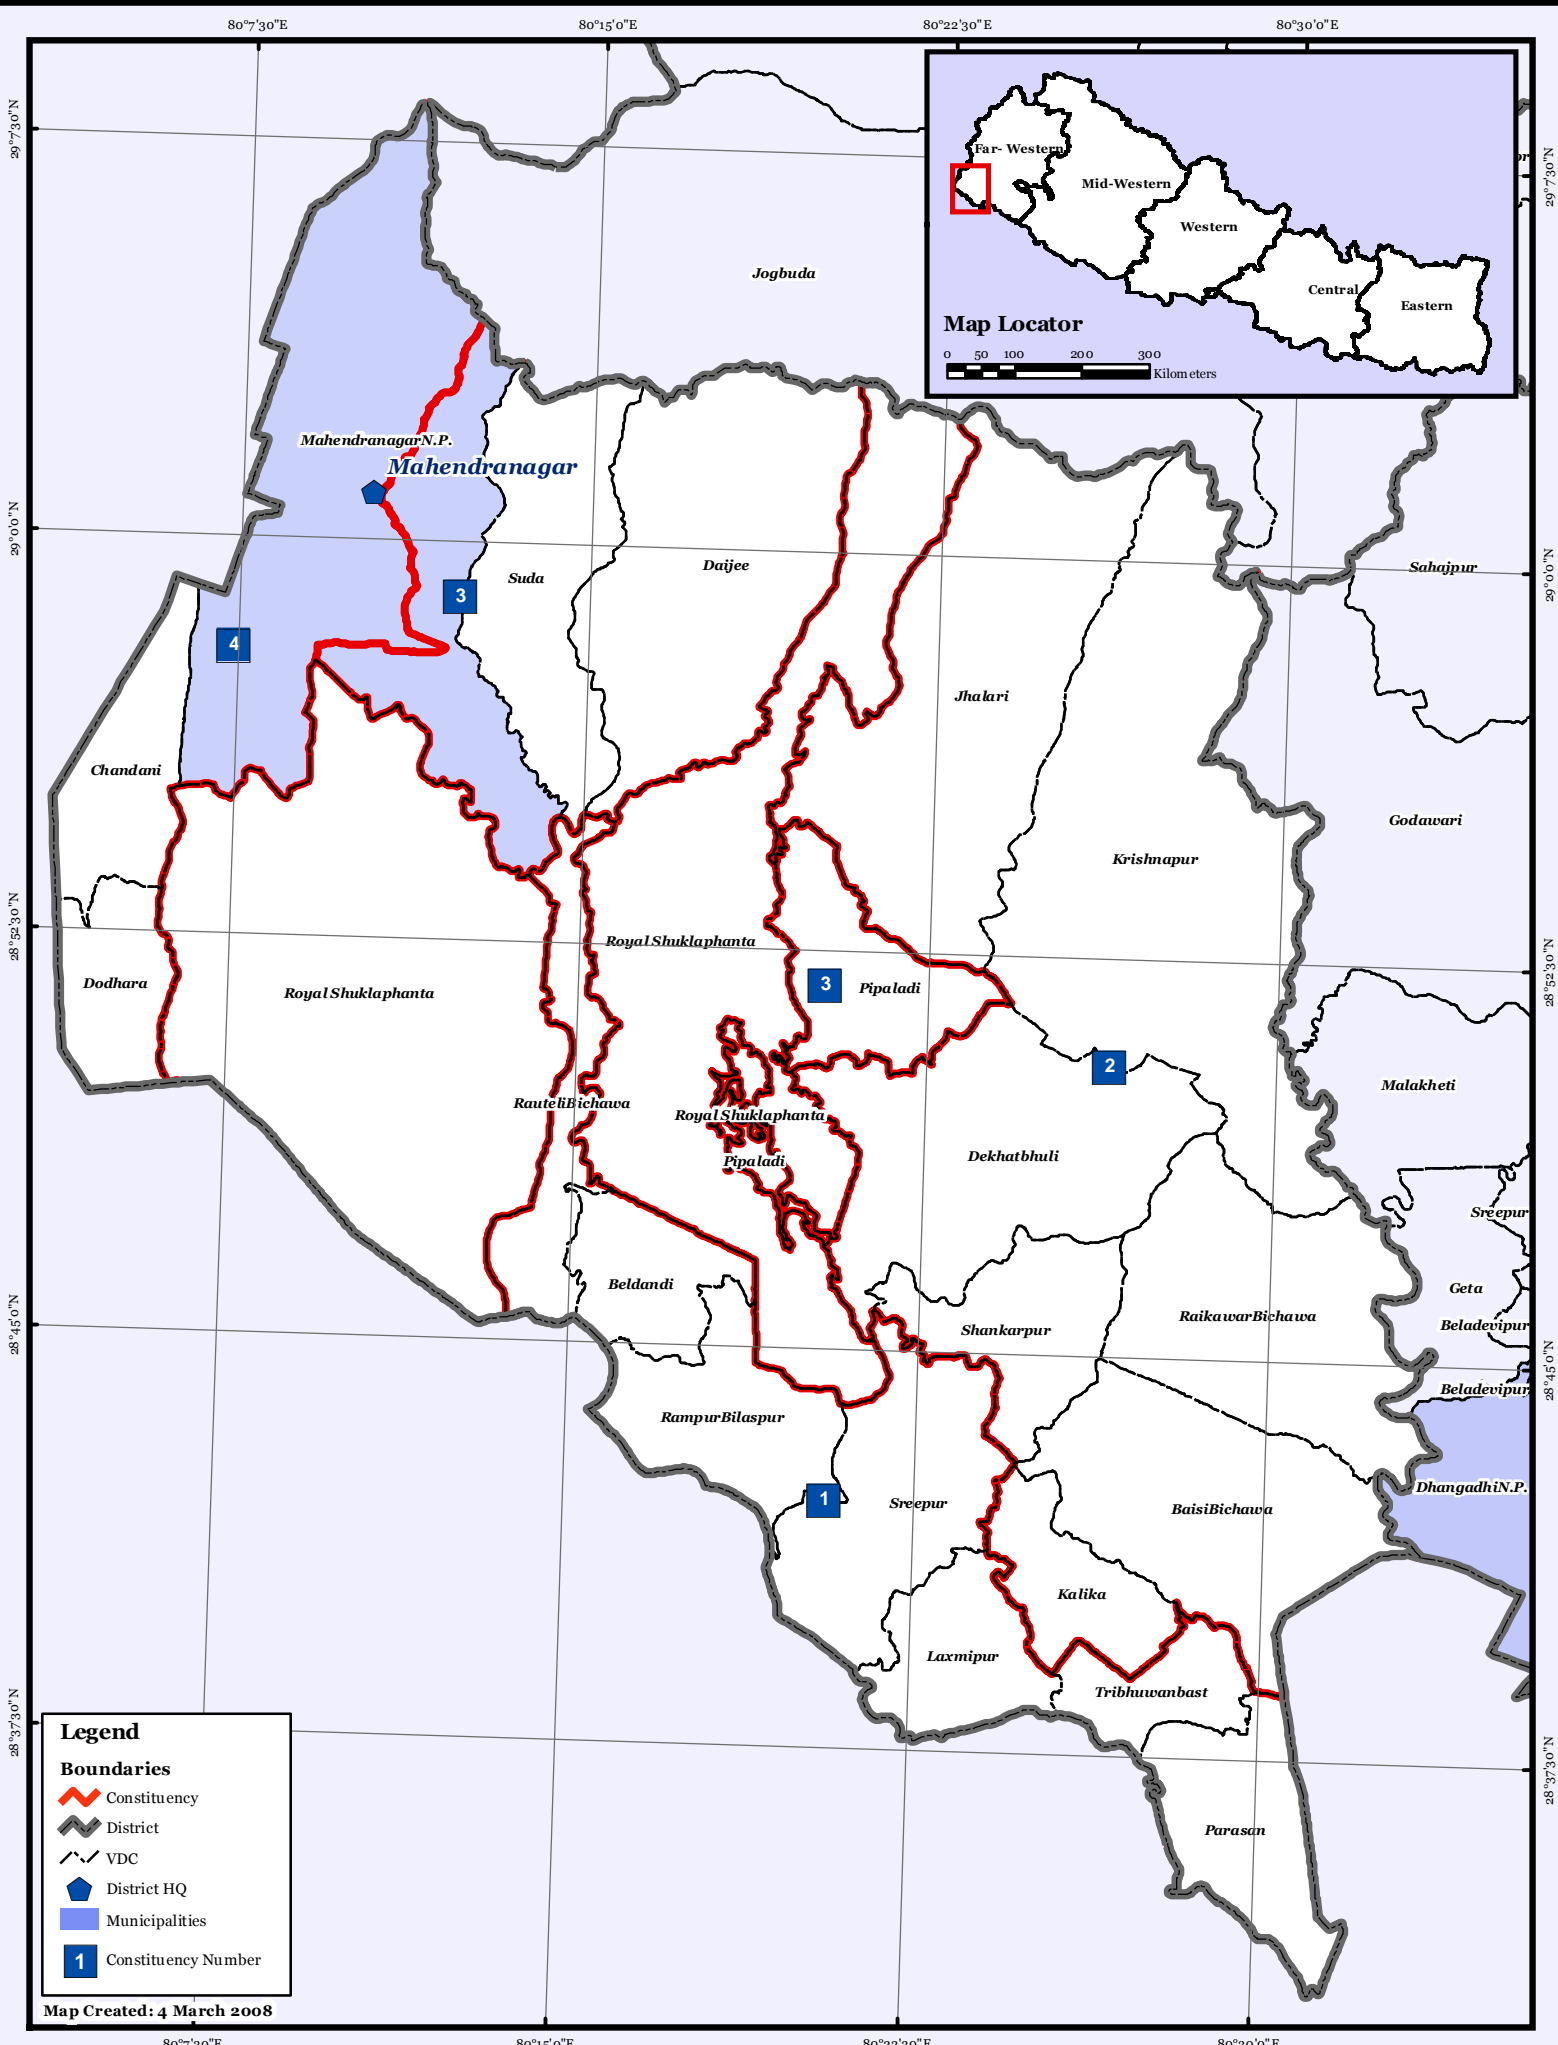

KANCHANPUR DISTRICT

Legend

Boundaries

- Constituency
- District
- VDC
- District HQ
- Municipalities
- Constituency Number

Map Created: 4 March 2008

Office for the Coordination of Humanitarian Affairs (OCHA)
United Nations, Nepal

The boundaries and names shown and the designations used on this map do not imply official endorsement or acceptance by the United Nations