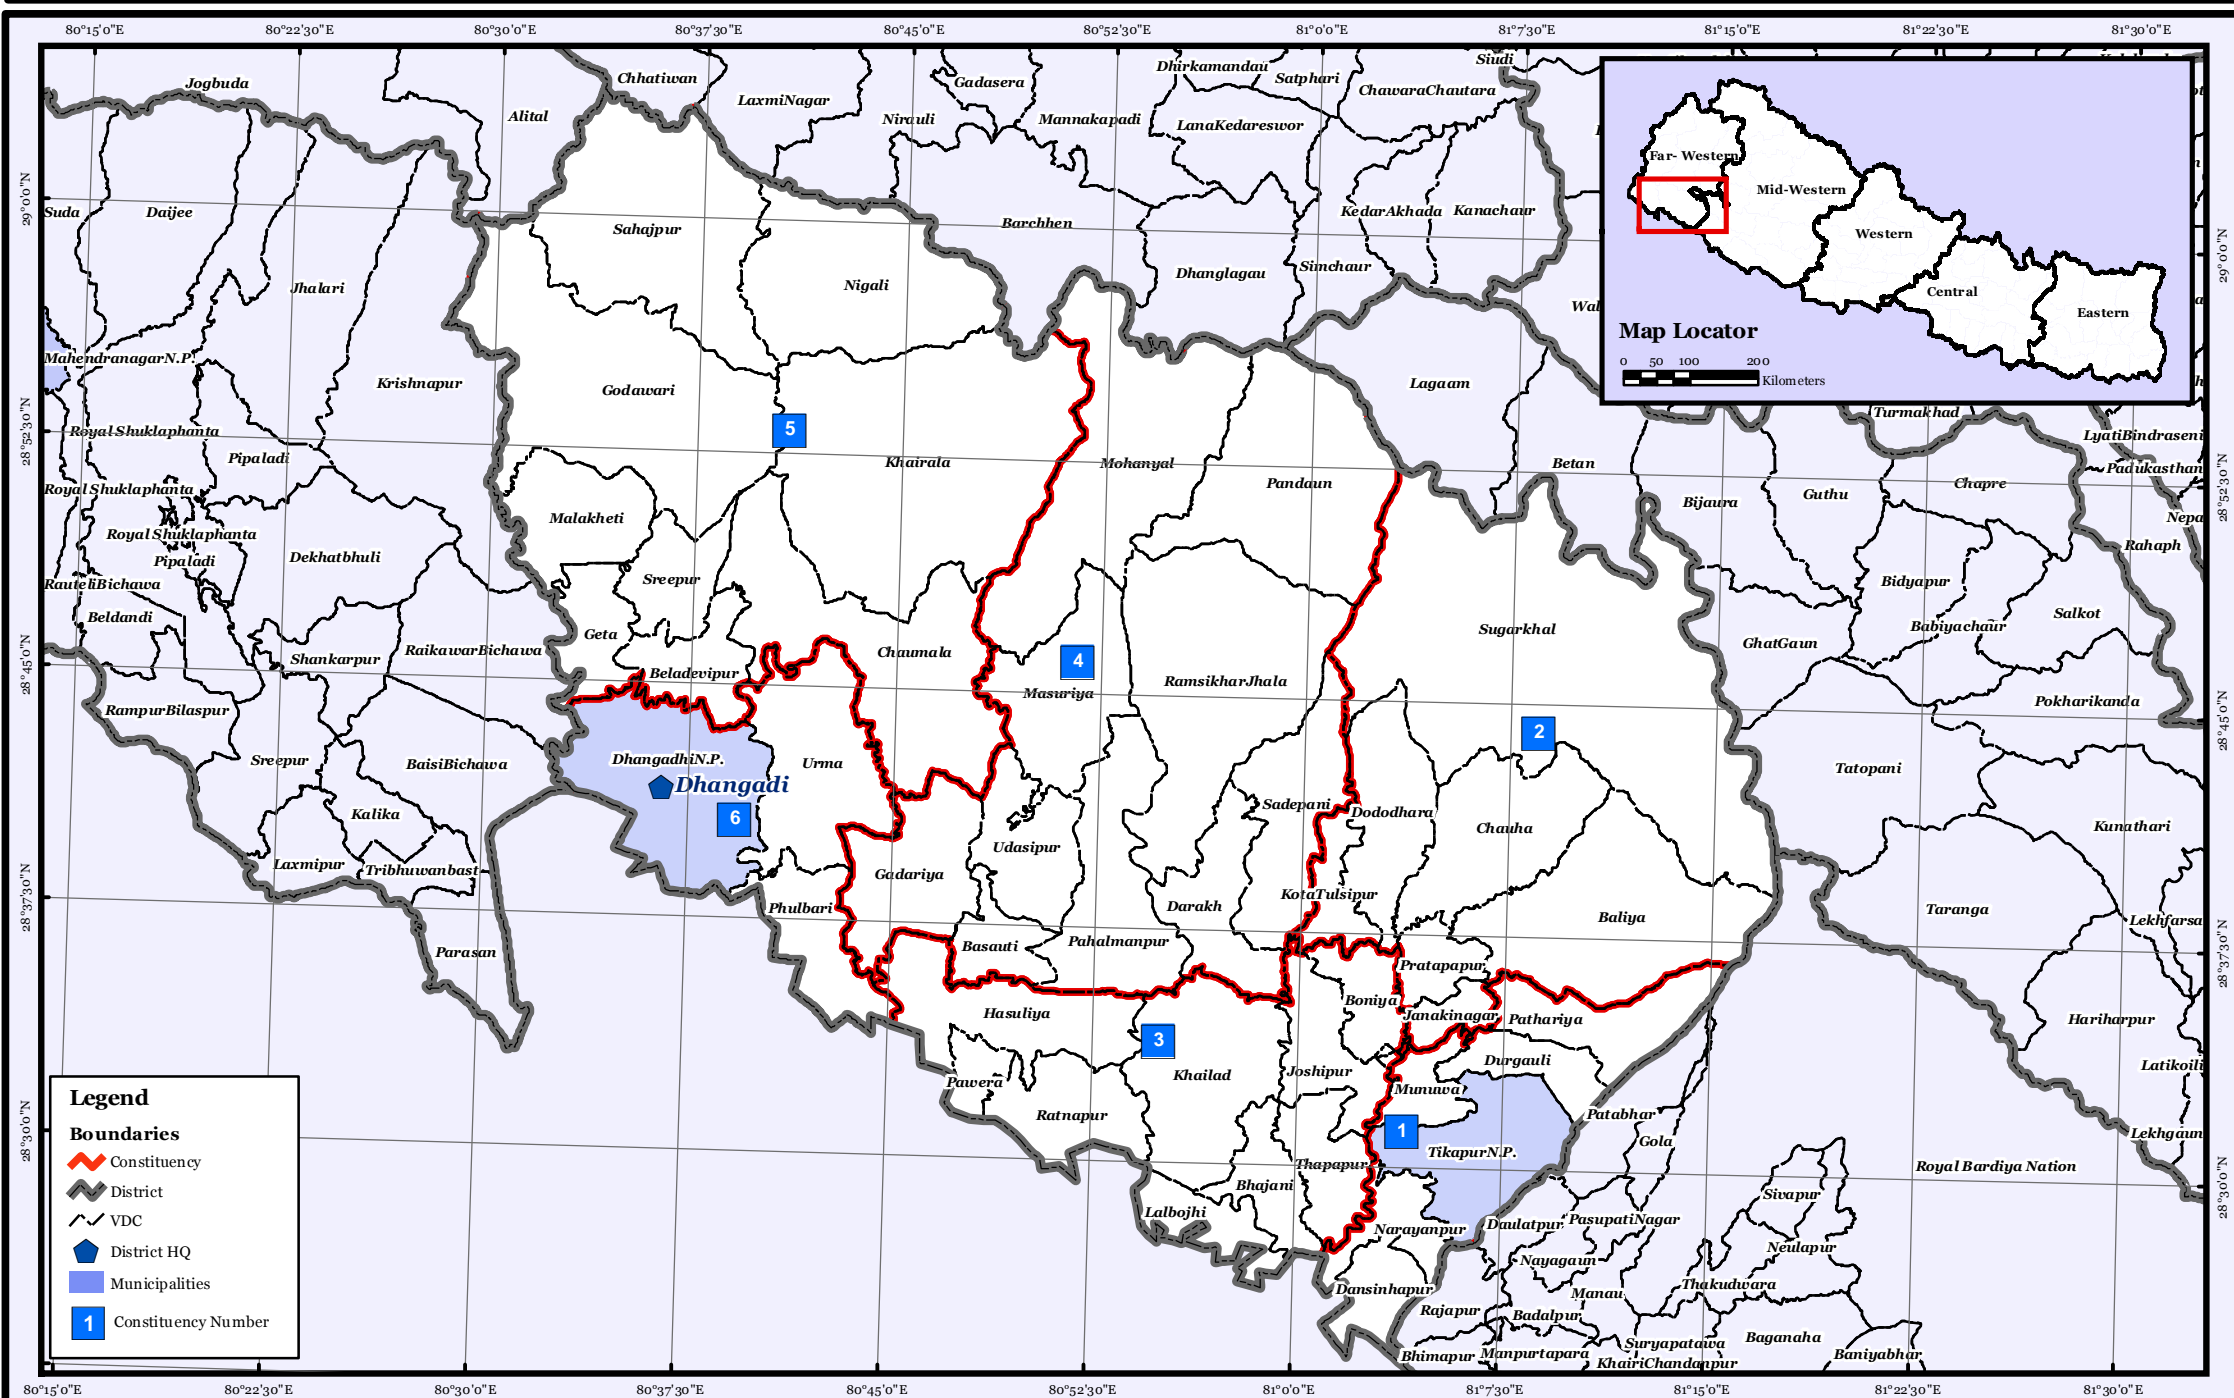

KAILALI DISTRICT

Legend

- Boundaries**
 - Constituency (Red dashed line)
 - District (Grey dashed line)
 - VDC (Black dashed line)
- District HQ (Blue pentagon)
- Municipalities (Blue shaded area)
- Constituency Number (Blue square with number)