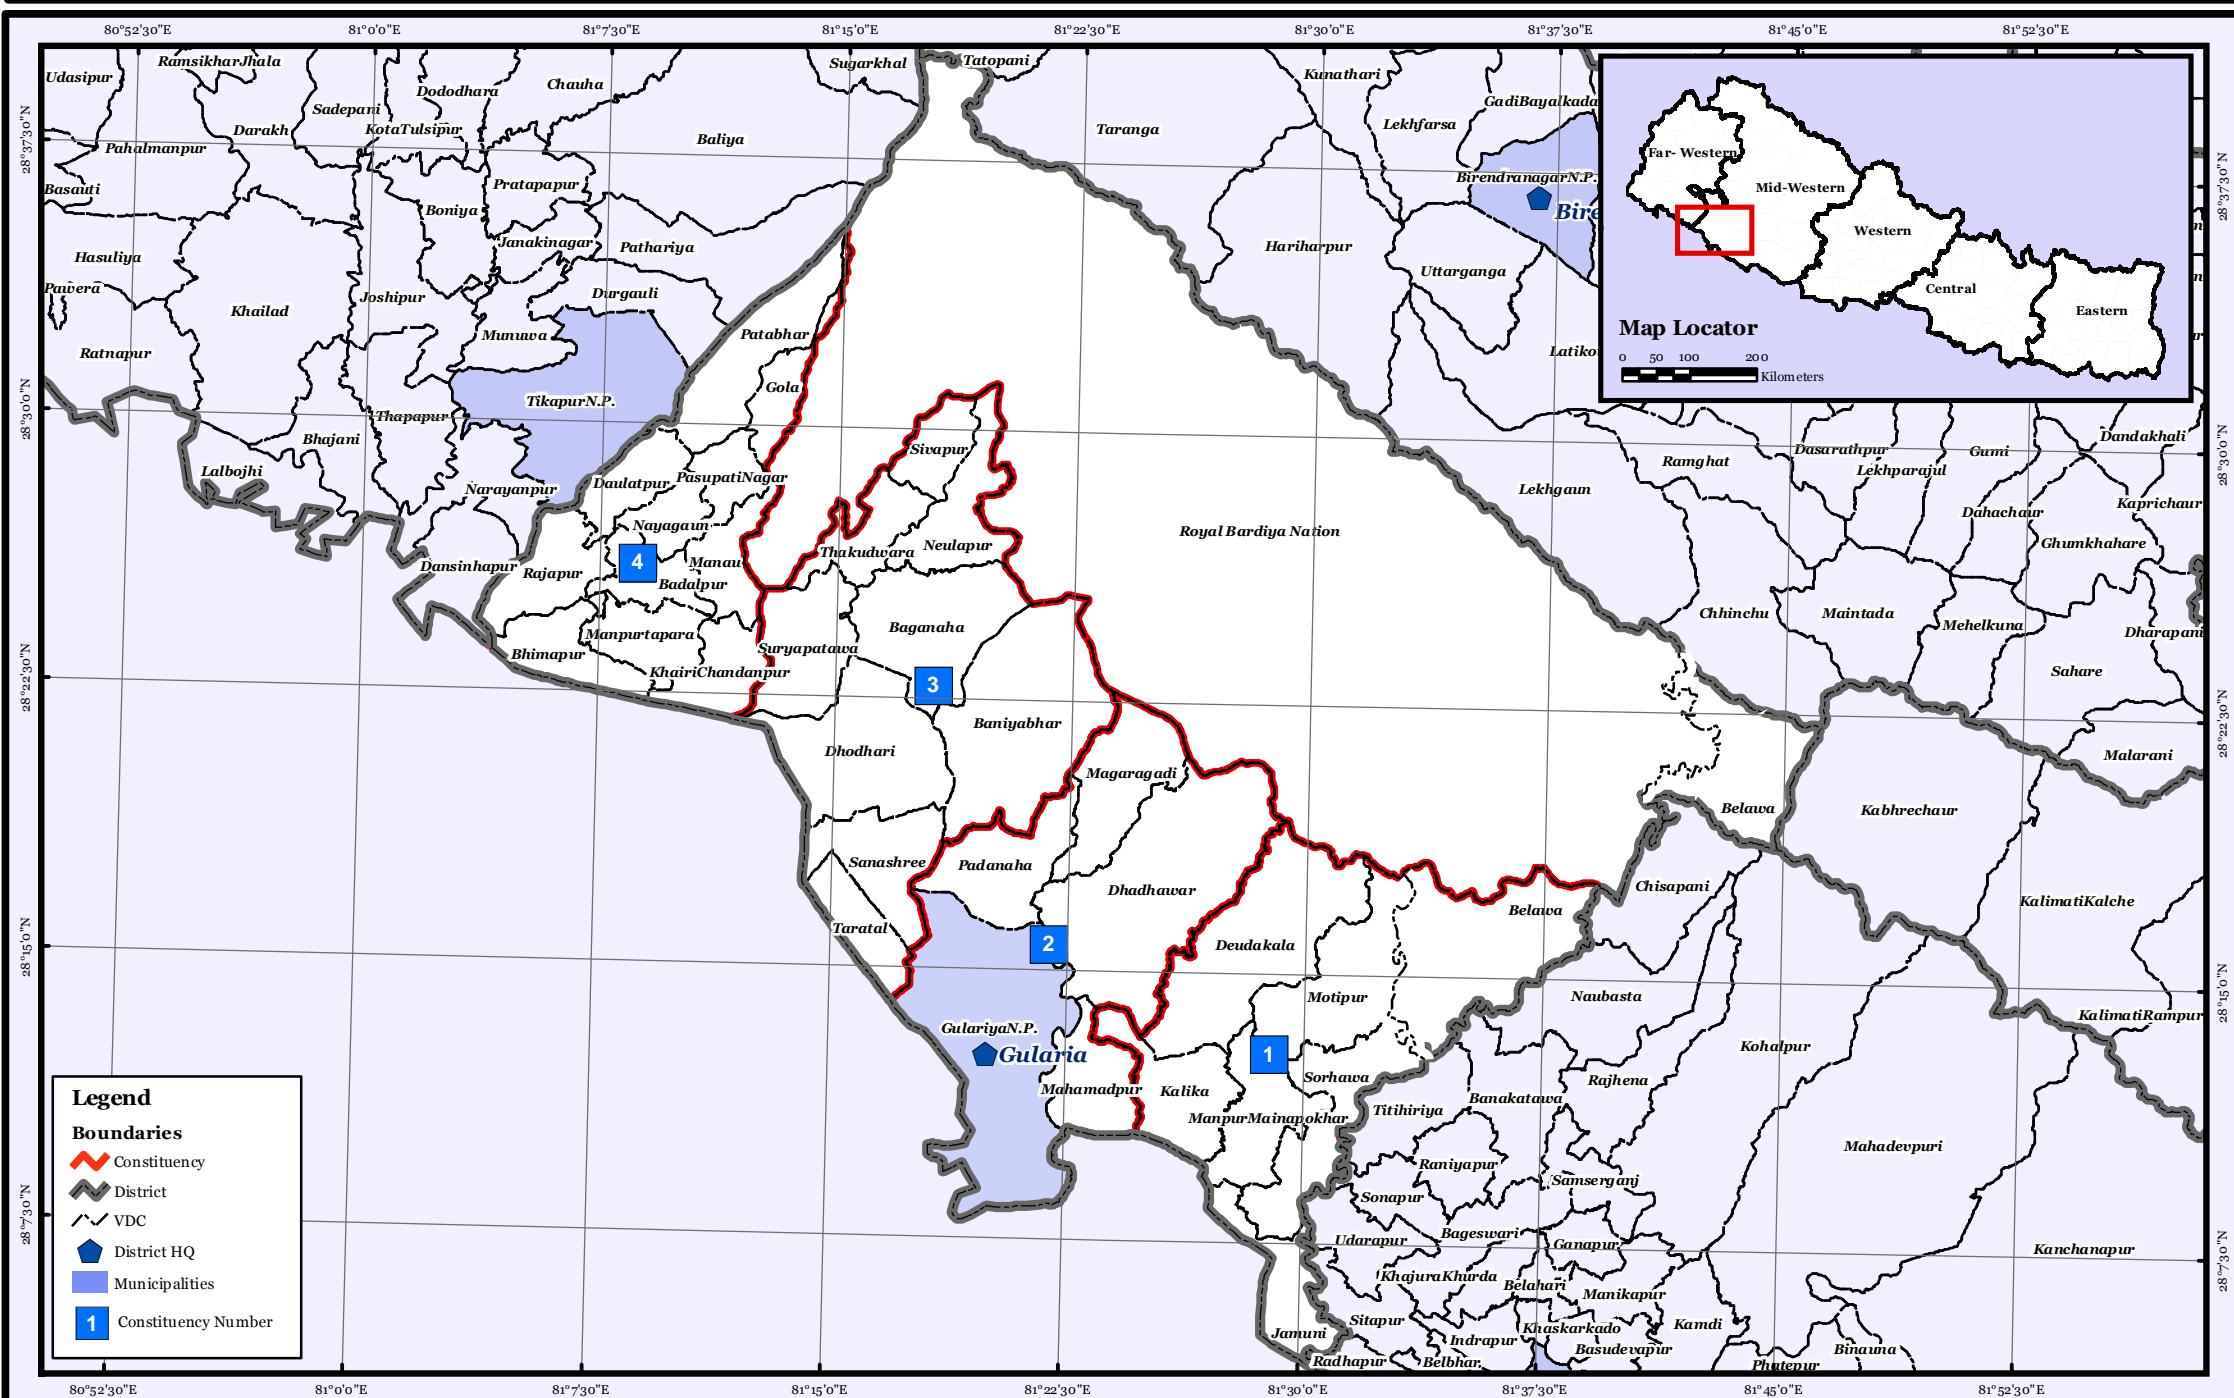

BARDIYA DISTRICT

Legend

- Boundaries**
 - Constituency (Red outline)
 - District (Grey outline)
 - VDC (Black outline)
- District HQ (Blue pentagon)
- Municipalities (Blue square)
- Constituency Number (Blue square with number)